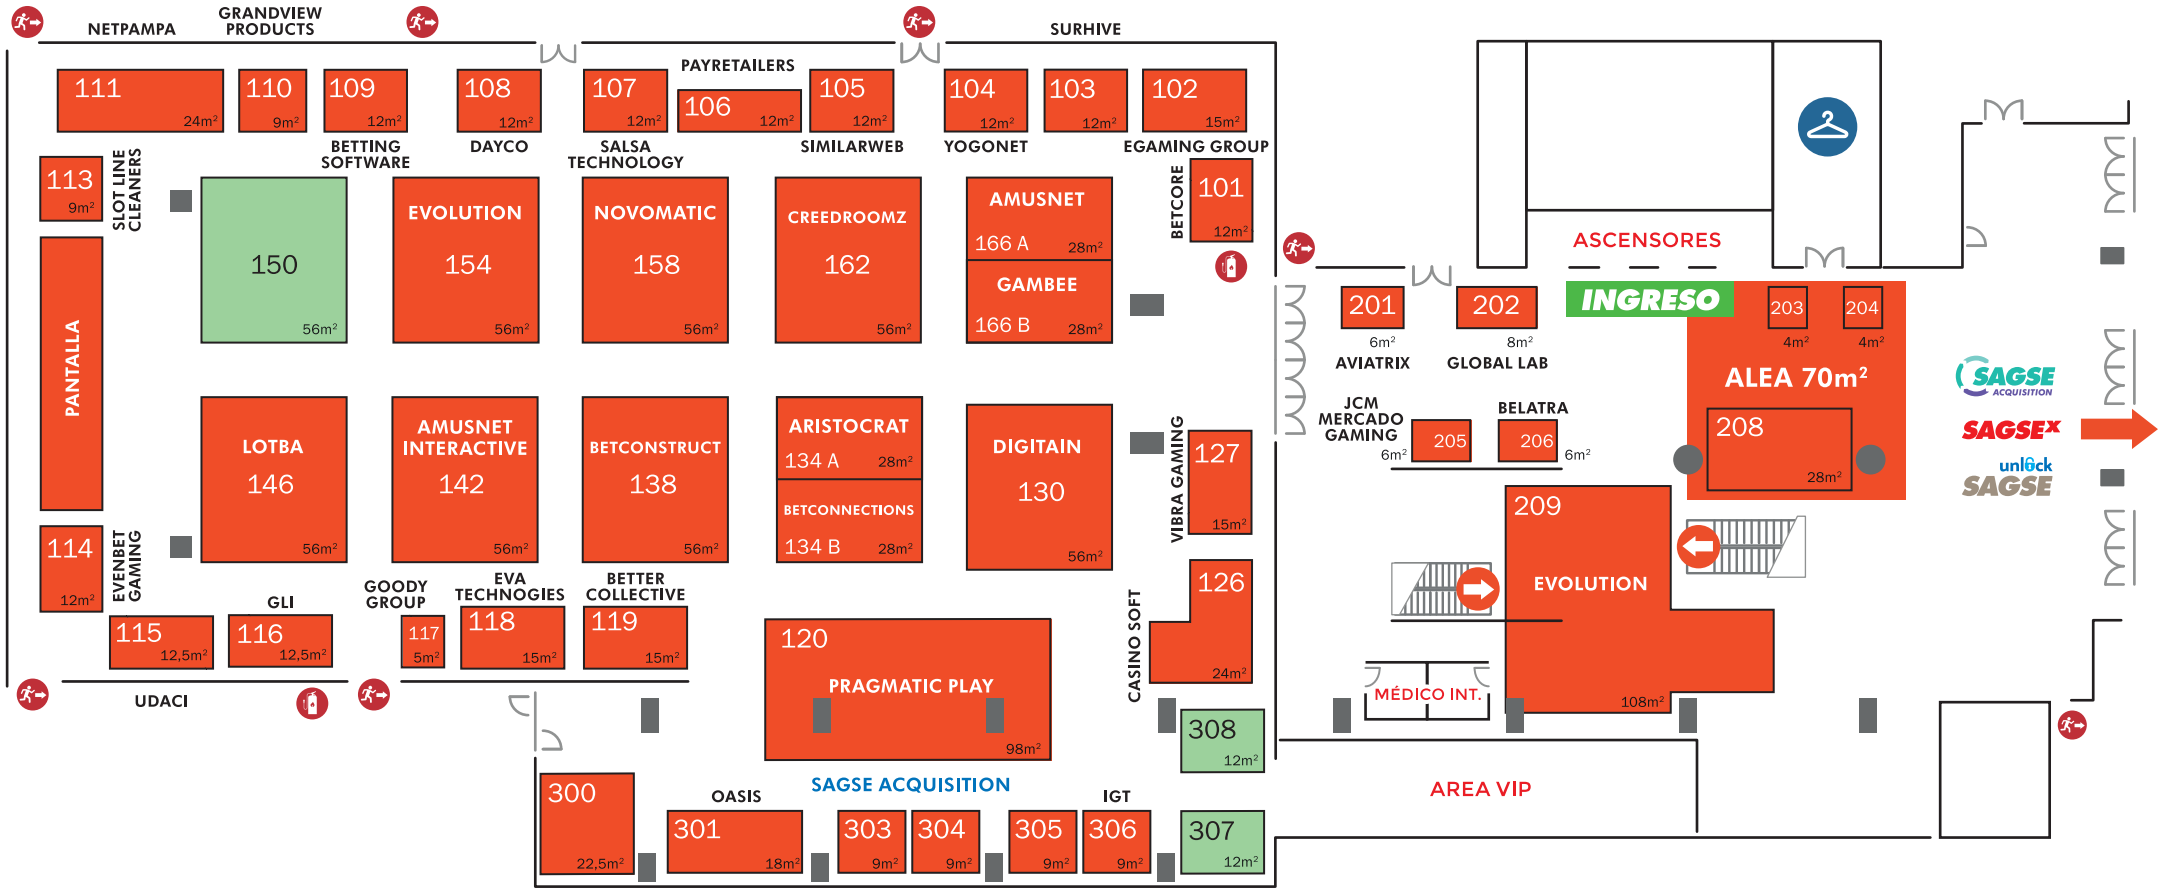

SAGSE LATAM, 2024

32ND EDITION

MARCH · 20 & 21 · HILTON HOTEL BUENOS AIRES · PUERTO MADERO

- DISPONIBLE / AVAILABLE
- RESERVADO / RESERVED
- OCUPADO / OCCUPIED

- Ingreso | Entrance
- Toilette | Restroom
- Salida de emergencia | Emergency exit