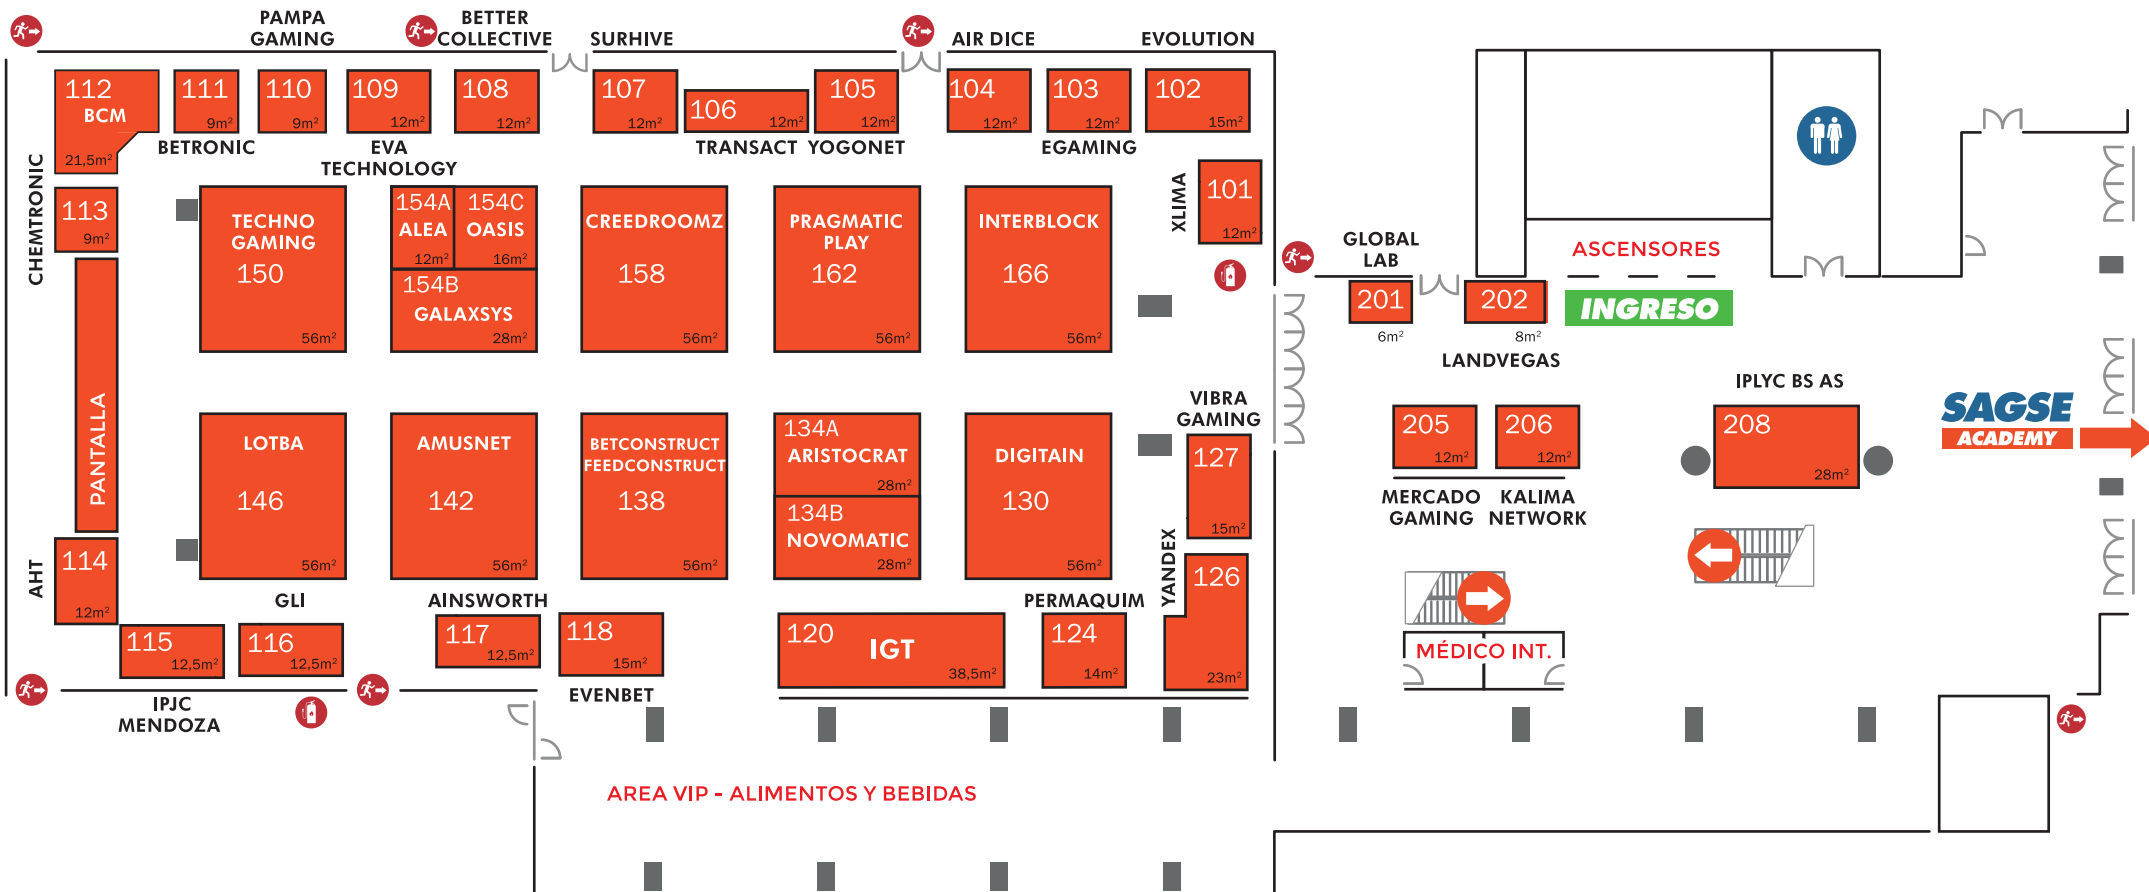

SAGSE LATAM, THE EXPO

31ST EDITION

APRIL · 19 & 20 · HILTON HOTEL BUENOS AIRES · PUERTO MADERO

- DISPONIBLE / AVAILABLE
- RESERVADO / RESERVED
- OCUPADO / OCCUPIED

- Ingreso | Entrance
- Toilette | Restroom
- Salida de emergencia | Emergency exit